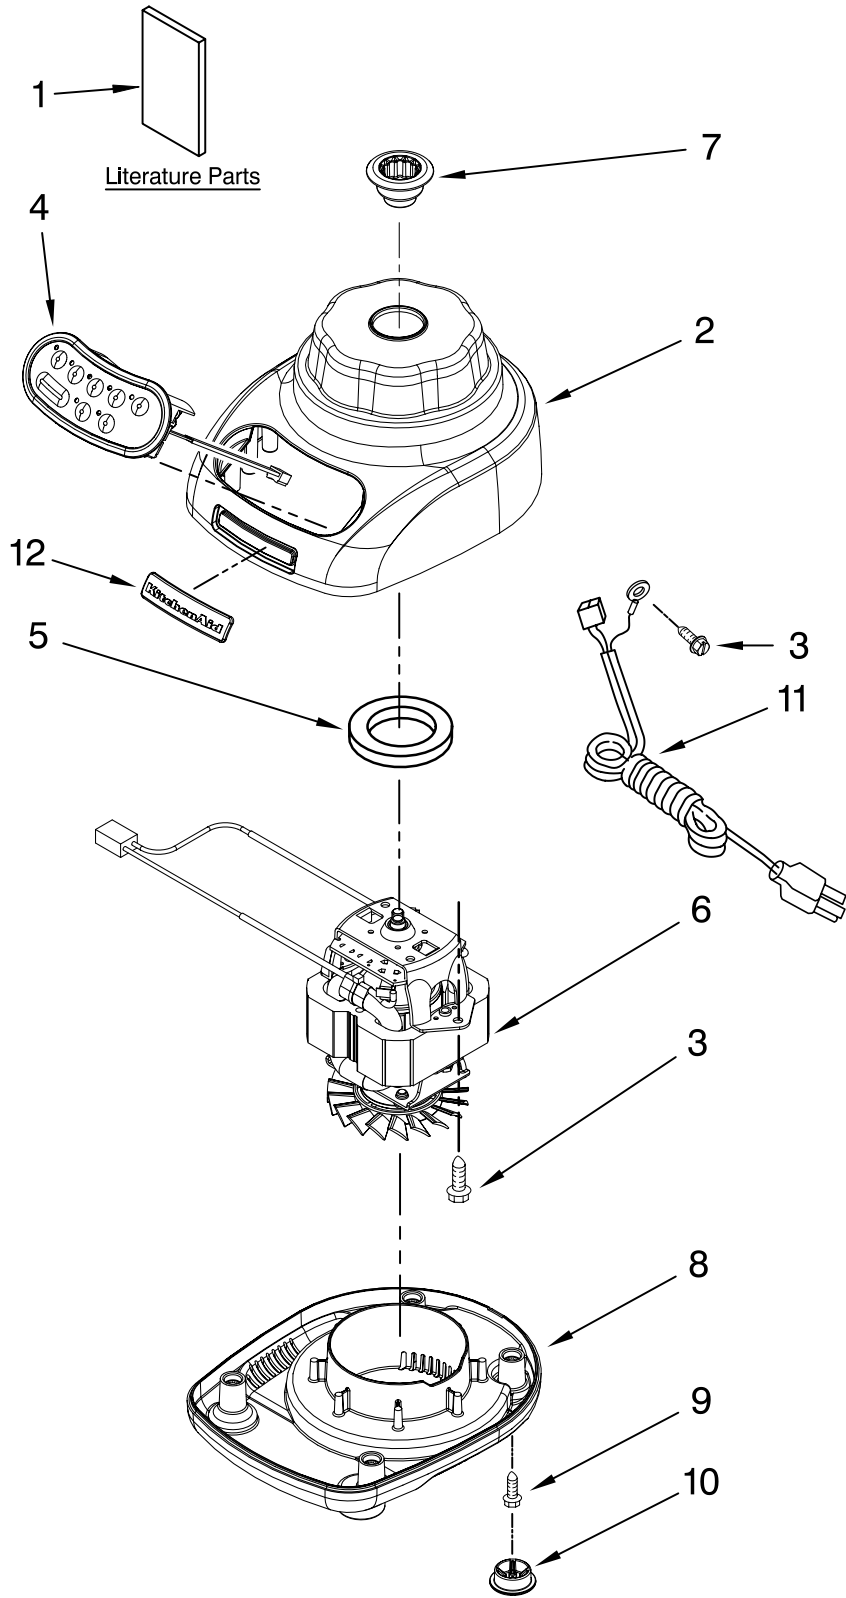

PARTS LIST

for

KitchenAid®

5-SPEED MIDLINE BLENDER

56 OZ. PLASTIC JAR

MODELS:

KSB560WH0 (White)
KSB560ER0 (Empire Red)
KSB560OB0 (Onyx Black)
KSB560GC0 (Gloss Cinnamon)
KSB560MC0 (Metallic Chrome)
KSB560BW0 (Blue Willow)
KSB560TG0 (Tangerine)
KSB560PK0 (Pink)
KSB560BF0 (Buttercup)
KSB560SM0 (Silver Metallic)
KSB560CV0 (Caviar)

FOR CUSTOMER SATISFACTION ALWAYS USE
FACTORY SPECIFICATION PARTS

UNIT PARTS

FOR VARIATIONS OF MODEL: KSB560__0

Illus. No.	Part No.	DESCRIPTION
1		Literature Parts
	9709225	Use & Care, Trilin
	8212258	Repair Parts List
2		Housing, Upper
	9708896	White
	9709259	Empire Red
	9709226	Onyx Black
	9709552	Gloss Cinnamon
	9709495	Metallic Chrome
	9709558	Blue Willow
	9709496	Tangerine
	9709497	Pink
	9709942	Buttercup
	W10131077	Silver Metallic
	W10154278	Caviar
3		Screw
4		Control Assembly (Incl. Overlay)
	9708845	Silver
	9709339	Black
5		Seal, Motor
6		Motor, 120V, 5sp
7		Coupling, Drive
8		Base
	9708937	Black
	9708890	White
	9709256	Red
	9709553	Gloss Cinnamon
	9709502	Metallic Chrome
	9709559	Blue Willow
	9709503	Tangerine
	9709504	Pink
	9709943	Buttercup
	W10131076	Storm Grey
	W10154275	Caviar
9		Screw
10		Foot, Rubber
	9708927	Grey
	9708913	White
11		Power Cord
	9708928	Black
	9708917	White
12		Nameplate
	9708916	Nameplate

FOR ORDERING INFORMATION REFER TO PARTS PRICE LIST

ATTACHMENT PARTS

FOR VARIATIONS OF MODEL: KSB560__0

Illus. No.	Part No.	DESCRIPTION
1		Lid Assembly (Includes Cap)
	9709363	Onyx Black
	9709361	Silver
2	9708904	Jar Assembly (Incl Blade Assy)